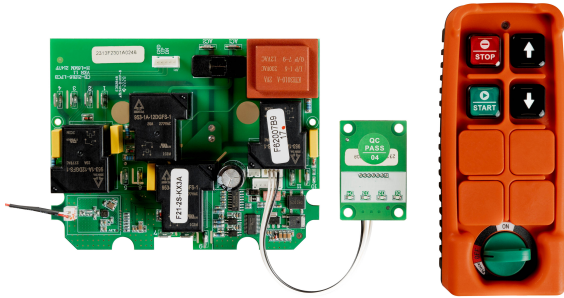

## 2 Channels Telecontrol PWA Series Transmitter and Receiver Board 220VAC 4th Generation

2 Channels Telecontrol PWA Series Transmitter and Receiver Board 220VAC 4th Generation

## Especificaciones Técnicas

Codigo FCC

OFNF21