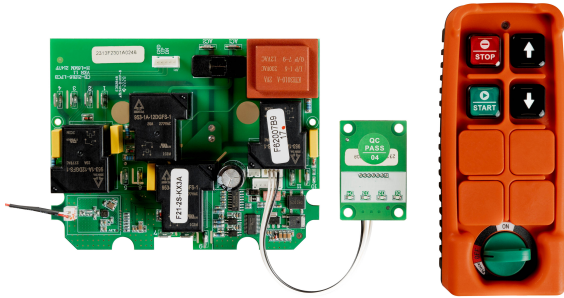

2 Channels Telecontrol PWA Series Transmitter and Receiver Board 220VAC 4th Generation

2 Channels Telecontrol PWA Series Transmitter and Receiver Board 220VAC 4th Generation

Especificaciones Técnicas

Codigo FCC