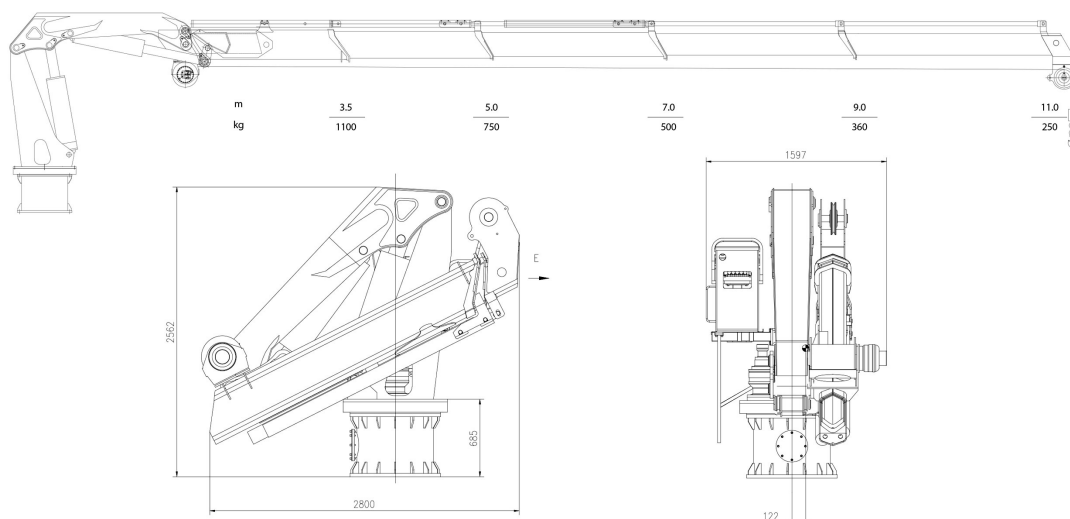

NOTE: Wireless remote control is optional.