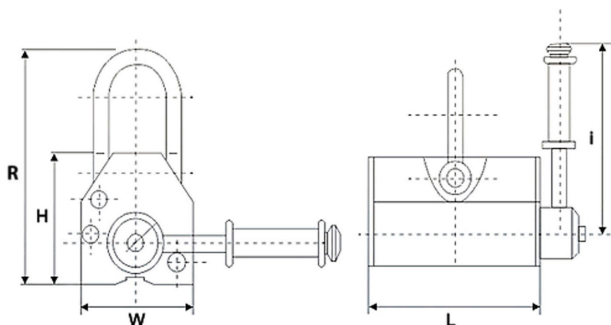

Model/Modelo	PWML100	PWML400	PWML600	PWML1000	PWML2000	PWML3000	PWML4000	PWML5000
Size/Tamaño								
L	4 in / 90 mm	6 in / 160 mm	9 in / 220 mm	10 in / 260 mm	13 in / 340 mm	17 in / 420 mm	19 in / 480 mm	23 in / 580 mm
W	3 in / 63.5 mm	4 in / 95 mm	5 in / 115 mm	6 in / 145 mm	6 in / 160 mm	7 in / 185 mm	8 in / 200 mm	12 in / 300 mm
H	3 in / 68 mm	7 in / 180 mm	5 in / 125 mm	6 in / 145 mm	6 in / 165 mm	7 in / 185 mm	8 in / 200 mm	12 in / 300 mm
R	6 in / 145 mm	8 in / 210 mm	9 in / 230 mm	11 in / 280 mm	16 in / 410 mm	20 in / 510 mm		26 in / 650 mm
Magnet Activation	Locking ON/OFF Handle							
Activación del magneto	Palanca ON/OFF							

## Peso & Dimensiones

**Peso Total** 205 lbs / 94 Kg