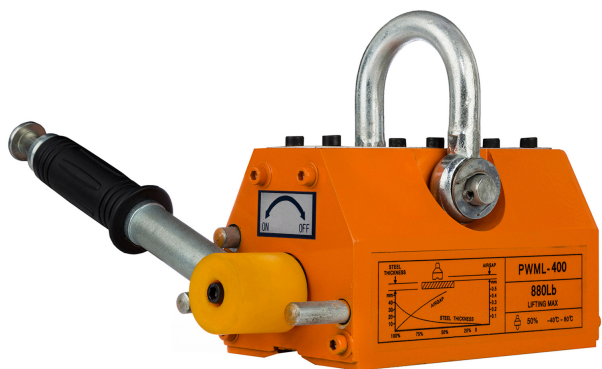

## Permanent Magnetic Lifter 880 lb. / 400 kg

## Especificaciones Técnicas

<b>Capacidad de Carga</b>	880 lb / 400 kg   Max. pull off: 2650 lb / 1200 kg	<b>Garantía</b>	3 Year
---------------------------	--	-----------------	--------

**Rango de temperatura de Trabajo** <176°F / 80°C

Model/Modelo	PWML100	PWML400	PWML600	PWML1000	PWML2000	PWML3000	PWML4000	PWML5000
L	4 in / 90 mm	6 in / 160 mm	9 in / 220 mm	10 in / 260 mm	13 in / 340 mm	17 in / 420 mm	19 in / 480 mm	23 in / 580 mm
W	3 in / 63.5 mm	4 in / 95 mm	5 in / 115 mm	6 in / 145 mm	6 in / 160 mm	7 in / 185 mm	8 in / 200 mm	12 in / 300 mm
H	3 in / 68 mm	7 in / 180 mm	5 in / 125 mm	6 in / 145 mm	6 in / 165 mm	7 in / 185 mm	8 in / 200 mm	12 in / 300 mm
R	6 in / 145 mm	8 in / 210 mm	9 in / 230 mm	11 in / 280 mm	16 in / 410 mm	20 in / 510 mm		26 in / 650 mm
Magnet Activation	Locking ON/OFF Handle							
Activación del magneto	Palanca ON/OFF							