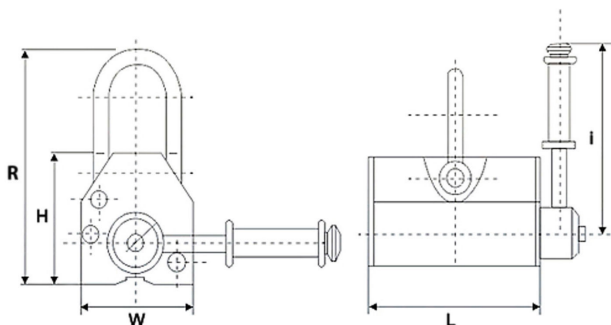

## Especificaciones Técnicas

<b>Capacidad de Carga</b>	880 lb / 400 kg   Max. pull off: 2650 lb / 1200 kg	<b>Garantía</b>	3 Year
---------------------------	--	-----------------	--------

**Rango de temperatura de Trabajo** <176°F / 80°C

Model/Modelo	PWML100	PWML400	PWML600	PWML1000	PWML2000	PWML3000	PWML4000	PWML5000
L	4 in / 90 mm	6 in / 160 mm	9 in / 220 mm	10 in / 260 mm	13 in / 340 mm	17 in / 420 mm	19 in / 480 mm	23 in / 580 mm
W	3 in / 63.5 mm	4 in / 95 mm	5 in / 115 mm	6 in / 145 mm	6 in / 160 mm	7 in / 185 mm	8 in / 200 mm	12 in / 300 mm
H	3 in / 68 mm	7 in / 180 mm	5 in / 125 mm	6 in / 145 mm	6 in / 165 mm	7 in / 185 mm	8 in / 200 mm	12 in / 300 mm
R	6 in / 145 mm	8 in / 210 mm	9 in / 230 mm	11 in / 280 mm	16 in / 410 mm	20 in / 510 mm		26 in / 650 mm
Magnet Activation	Locking ON/OFF Handle							
Activación del magneto	Palanca ON/OFF							