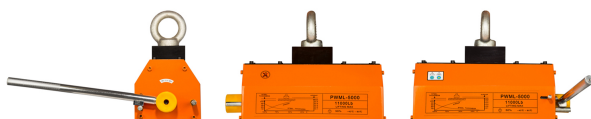

Permanent Magnetic Lifter 11000 lb. / 5000 kg

Características Esenciales

- 3 Años de Garantía, Partes y Servicios Disponibles en América

Especificaciones Técnicas

Capacidad de Carga	11000 lb / 5000 kg Max. pull off: 33070 lb / 15000 kg	Garantía	3 Year

Rango de temperatura de Trabajo <176°F / 80°C