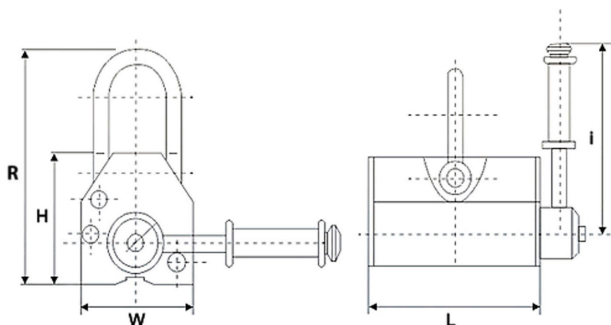

Model/Modelo	PWML100	PWML400	PWML600	PWML1000	PWML2000	PWML3000	PWML4000	PWML5000
Size / Tamaño								
L	4 in / 90 mm	6 in / 160 mm	9 in / 220 mm	10 in / 260 mm	13 in / 340 mm	17 in / 420 mm	19 in / 480 mm	23 in / 580 mm
W	3 in / 63.5 mm	4 in / 95 mm	5 in / 115 mm	6 in / 145 mm	6 in / 160 mm	7 in / 185 mm	8 in / 200 mm	12 in / 300 mm
H	3 in / 68 mm	7 in / 180 mm	5 in / 125 mm	6 in / 145 mm	6 in / 165 mm	7 in / 185 mm	8 in / 200 mm	12 in / 300 mm
R	6 in / 145 mm	8 in / 210 mm	9 in / 230 mm	11 in / 280 mm	16 in / 410 mm	20 in / 510 mm		26 in / 650 mm
Magnet Activation	Locking ON/OFF Handle							
Activación del magneto	Palanca ON/OFF							

## Peso & Dimensiones

**Peso Total** 469 lbs / 213 Kg