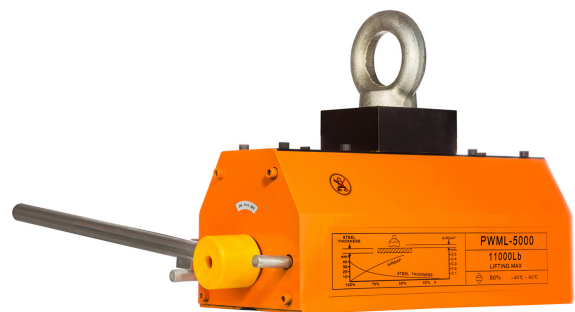

# Permanent Magnetic Lifter 11000 lb. / 5000 kg

## Especificaciones Técnicas

<b>Capacidad de Carga</b>	11000 lb / 5000 kg Max. pull off: 33070 lb / 15000 kg	<b>Garantía</b>	3 Year
---------------------------	--	-----------------	--------

**Rango de temperatura de Trabajo** <176°F / 80°C

Model/Modelo	PWML100	PWML400	PWML600	PWML1000	PWML2000	PWML3000	PWML4000	PWML5000
Size / Tamaño								
L	4 in / 90 mm	6 in / 160 mm	9 in / 220 mm	10 in / 260 mm	13 in / 340 mm	17 in / 420 mm	19 in / 480 mm	23 in / 580 mm
W	3 in / 63.5 mm	4 in / 95 mm	5 in / 115 mm	6 in / 145 mm	6 in / 160 mm	7 in / 185 mm	8 in / 200 mm	12 in / 300 mm
H	3 in / 68 mm	7 in / 180 mm	5 in / 125 mm	6 in / 145 mm	6 in / 165 mm	7 in / 185 mm	8 in / 200 mm	12 in / 300 mm
R	6 in / 145 mm	8 in / 210 mm	9 in / 230 mm	11 in / 280 mm	16 in / 410 mm	20 in / 510 mm		26 in / 650 mm
Magnet Activation	Locking ON/OFF Handle							
Activación del magneto	Palanca ON/OFF							