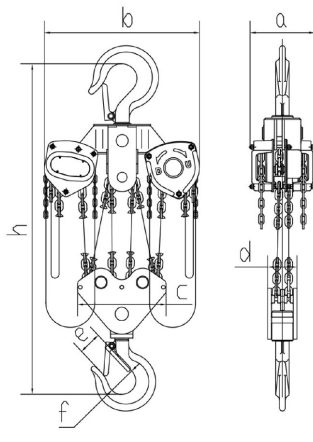

Model/Modelo	PWTB050	PWTB100	PWTB150	PWTB200	PWTB300	PWTB500	PWTB1000	PWTB2000
A	4.9 in / 125mm	5.3 in / 134mm	4.9 in / 151mm	6.2 in / 157mm		7.1 in / 180mm		8.8 in / 225mm
B	5.1 in / 130mm	6.1 in / 155mm	6.8 in / 173mm	7.2 in / 185mm	9.2 in / 235mm	10.3 in / 62mm	14.3 in / 365mm	21.6 in / 550mm
C	1.7 in / 43mm	2.0 in / 51mm	2.5 in / 64mm		3.9 in / 100mm	4.9 in / 126mm	10.2 in / 260mm	11.2 in / 286mm
D	0.984 in / 25mm	1.1 in / 30mm	1.33 in / 34mm		2.2 in / 56mm	2.9 in / 74mm	3.8 in / 98mm	4.8 in / 123mm
E	1.0 in / 27mm	1.2 in / 33mm	1.3 in / 33.5mm	1.4 in / 37mm	1.7 in / 43.5mm	2.0 in / 51mm	2.5 in / 64mm	3.2 in / 82mm
F	1.2 in / 32mm	1.5 in / 40mm	1.6 in / 42mm	1.8 in / 46mm	2.0 in / 52mm	2.3 in / 60mm	3.3 in / 85mm	4.3 in / 110mm
G	1.3 in / 35mm	1.7 in / 45mm	1.8 in / 47mm	2.0 in / 52mm	2.4 in / 62.5mm	3.1 in / 79mm		
H	11.0 in / 280mm	12.0 in / 306mm	14.4 in / 368mm	17.5 in / 445mm	20.4 in / 520mm	23.6 in / 600mm	29.9 in / 760mm	45.2 in / 1150mm

0.5 t, 1 t, 1.5 t & 2 t

3 t & 5 t

10 t

Peso & Dimensiones

Detalles del Empaque

H Altura Muerta 3.8 ft / 1.15 m

Paquete 1 Peso Neto 728 lbs / 330 Kg