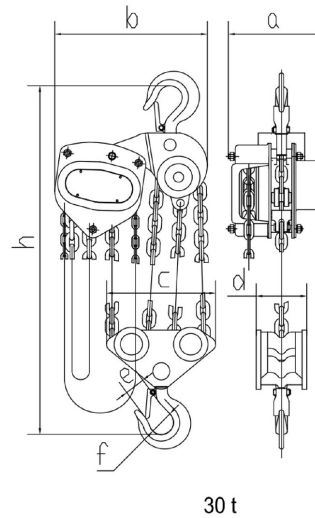

Model/Modelo	PWTB050	PWTB100	PWTB150	PWTB200	PWTB300	PWTB500	PWTB1000	PWTB2000
A	4.9 in / 125mm	5.3 in / 134mm	4.9 in / 151mm	6.2 in / 157mm		7.1 in / 180mm		8.8 in / 225mm
B	5.1 in / 130mm	6.1 in / 155mm	6.8 in / 173mm	7.2 in / 185mm	9.2 in / 235mm	10.3 in / 62mm	14.3 in / 365mm	21.6 in / 550mm
C	1.7 in / 43mm	2.0 in / 51mm	2.5 in / 64mm		3.9 in / 100mm	4.9 in / 126mm	10.2 in / 260mm	11.2 in / 286mm
D	0.984 in / 25mm	1.1 in / 30mm	1.33 in / 34mm		2.2 in / 56mm	2.9 in / 74mm	3.8 in / 98mm	4.8 in / 123mm
E	1.0 in / 27mm	1.2 in / 33mm	1.3 in / 33.5mm	1.4 in / 37mm	1.7 in / 43.5mm	2.0 in / 51mm	2.5 in / 64mm	3.2 in / 82mm
F	1.2 in / 32mm	1.5 in / 40mm	1.6 in / 42mm	1.8 in / 46mm	2.0 in / 52mm	2.3 in / 60mm	3.3 in / 85mm	4.3 in / 110mm
G	1.3 in / 35mm	1.7 in / 45mm	1.8 in / 47mm	2.0 in / 52mm	2.4 in / 62.5mm	3.1 in / 79mm		
H	11.0 in / 280mm	12.0 in / 306mm	14.4 in / 368mm	17.5 in / 445mm	20.4 in / 520mm	23.6 in / 600mm	29.9 in / 760mm	45.2 in / 1150mm

10 t

Peso & Dimensiones

Detalles del Empaque

H Altura Muerta 3.8 ft / 1.15 m

Paquete 1 Peso Neto 728 lbs / 330 Kg