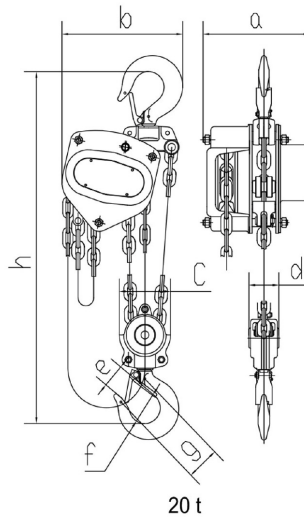

Model/Modelo	PWTB050	PWTB100	PWTB150	PWTB200	PWTB300	PWTB500	PWTB1000	PWTB2000
A	4.9 in / 125mm	5.3 in / 134mm	4.9 in / 151mm	6.2 in / 157mm		7.1 in / 180mm		8.8 in / 225mm
B	5.1 in / 130mm	6.1 in / 155mm	6.8 in / 173mm	7.2 in / 185mm	9.2 in / 235mm	10.3 in / 62mm	14.3 in / 365mm	21.6 in / 550mm
C	1.7 in / 43mm	2.0 in / 51mm	2.5 in / 64mm		3.9 in / 100mm	4.9 in / 126mm	10.2 in / 260mm	11.2 in / 286mm
D	0.984 in / 25mm	1.1 in / 30mm	1.33 in / 34mm		2.2 in / 56mm	2.9 in / 74mm	3.8 in / 98mm	4.8 in / 123mm
E	1.0 in / 27mm	1.2 in / 33mm	1.3 in / 33.5mm	1.4 in / 37mm	1.7 in / 43.5mm	2.0 in / 51mm	2.5 in / 64mm	3.2 in / 82mm
F	1.2 in / 32mm	1.5 in / 40mm	1.6 in / 42mm	1.8 in / 46mm	2.0 in / 52mm	2.3 in / 60mm	3.3 in / 85mm	4.3 in / 110mm
G	1.3 in / 35mm	1.7 in / 45mm	1.8 in / 47mm	2.0 in / 52mm	2.4 in / 62.5mm	3.1 in / 79mm		
H	11.0 in / 280mm	12.0 in / 306mm	14.4 in / 368mm	17.5 in / 445mm	20.4 in / 520mm	23.6 in / 600mm	29.9 in / 760mm	45.2 in / 1150mm

3 t & 5 t

Peso & Dimensiones

Detalles del Empaque

H Altura Muerta 3.8 ft / 1.15 m

Paquete 1 Peso Neto 728 lbs / 330 Kg