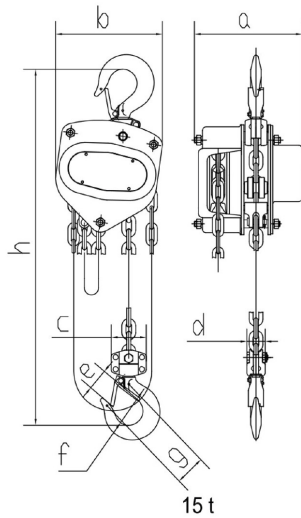

Model/Modelo	PWTB050	PWTB100	PWTB150	PWTB200	PWTB300	PWTB500	PWTB1000	PWTB2000
A	4.9 in / 125mm	5.3 in / 134mm	4.9 in / 151mm	6.2 in / 157mm		7.1 in / 180mm		8.8 in / 225mm
B	5.1 in / 130mm	6.1 in / 155mm	6.8 in / 173mm	7.2 in / 185mm	9.2 in / 235mm	10.3 in / 62mm	14.3 in / 365mm	21.6 in / 550mm
C	1.7 in / 43mm	2.0 in / 51mm	2.5 in / 64mm		3.9 in / 100mm	4.9 in / 126mm	10.2 in / 260mm	11.2 in / 286mm
D	0.984 in / 25mm	1.1 in / 30mm	1.33 in / 34mm		2.2 in / 56mm	2.9 in / 74mm	3.8 in / 98mm	4.8 in / 123mm
E	1.0 in / 27mm	1.2 in / 33mm	1.3 in / 33.5mm	1.4 in / 37mm	1.7 in / 43.5mm	2.0 in / 51mm	2.5 in / 64mm	3.2 in / 82mm
F	1.2 in / 32mm	1.5 in / 40mm	1.6 in / 42mm	1.8 in / 46mm	2.0 in / 52mm	2.3 in / 60mm	3.3 in / 85mm	4.3 in / 110mm
G	1.3 in / 35mm	1.7 in / 45mm	1.8 in / 47mm	2.0 in / 52mm	2.4 in / 62.5mm	3.1 in / 79mm		
H	11.0 in / 280mm	12.0 in / 306mm	14.4 in / 368mm	17.5 in / 445mm	20.4 in / 520mm	23.6 in / 600mm	29.9 in / 760mm	45.2 in / 1150mm

0.5 t, 1 t, 1.5 t & 2 t

Peso & Dimensiones

Detalles del Empaque

H Altura Muerta 3.8 ft / 1.15 m

Paquete 1 Peso Neto 728 lbs / 330 Kg