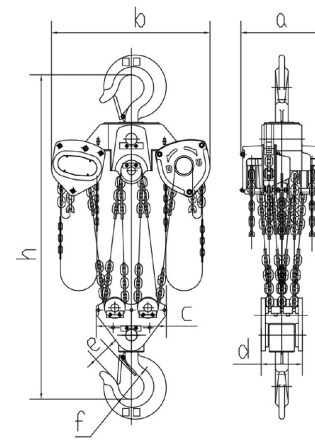

Model/Modelo	PWTB050	PWTB100	PWTB150	PWTB200	PWTB300	PWTB500	PWTB1000	PWTB2000
A	4.9 in / 125mm	5.3 in / 134mm	4.9 in / 151mm	6.2 in / 157mm		7.1 in / 180mm		8.8 in / 225mm
B	5.1 in / 130mm	6.1 in / 155mm	6.8 in / 173mm	7.2 in / 185mm	9.2 in / 235mm	10.3 in / 62mm	14.3 in / 365mm	21.6 in / 550mm
C	1.7 in / 43mm	2.0 in / 51mm	2.5 in / 64mm		3.9 in / 100mm	4.9 in / 126mm	10.2 in / 260mm	11.2 in / 286mm
D	0.984 in / 25mm	1.1 in / 30mm	1.33 in / 34mm		2.2 in / 56mm	2.9 in / 74mm	3.8 in / 98mm	4.8 in / 123mm
E	1.0 in / 27mm	1.2 in / 33mm	1.3 in / 33.5mm	1.4 in / 37mm	1.7 in / 43.5mm	2.0 in / 51mm	2.5 in / 64mm	3.2 in / 82mm
F	1.2 in / 32mm	1.5 in / 40mm	1.6 in / 42mm	1.8 in / 46mm	2.0 in / 52mm	2.3 in / 60mm	3.3 in / 85mm	4.3 in / 110mm
G	1.3 in / 35mm	1.7 in / 45mm	1.8 in / 47mm	2.0 in / 52mm	2.4 in / 62.5mm	3.1 in / 79mm		
H	11.0 in / 280mm	12.0 in / 306mm	14.4 in / 368mm	17.5 in / 445mm	20.4 in / 520mm	23.6 in / 600mm	29.9 in / 760mm	45.2 in / 1150mm

0.5 t, 1 t, 1.5 t & 2 t

3 t & 5 t

10 t

Peso & Dimensiones

Detalles del Empaque

H Altura Muerta 3.8 ft / 1.15 m

Paquete 1 Peso Neto 728 lbs / 330 Kg