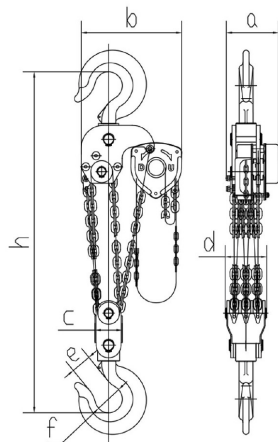

Model/Modelo	PWTB050	PWTB100	PWTB150	PWTB200	PWTB300	PWTB500	PWTB1000	PWTB2000
A	4.9 in / 125mm	5.3 in / 134mm	4.9 in / 151mm	6.2 in / 157mm		7.1 in / 180mm		8.8 in / 225mm
B	5.1 in / 130mm	6.1 in / 155mm	6.8 in / 173mm	7.2 in / 185mm	9.2 in / 235mm	10.3 in / 62mm	14.3 in / 365mm	21.6 in / 550mm
C	1.7 in / 43mm	2.0 in / 51mm	2.5 in / 64mm		3.9 in / 100mm	4.9 in / 126mm	10.2 in / 260mm	11.2 in / 286mm
D	0.984 in / 25mm	1.1 in / 30mm	1.33 in / 34mm		2.2 in / 56mm	2.9 in / 74mm	3.8 in / 98mm	4.8 in / 123mm
E	1.0 in / 27mm	1.2 in / 33mm	1.3 in / 33.5mm	1.4 in / 37mm	1.7 in / 43.5mm	2.0 in / 51mm	2.5 in / 64mm	3.2 in / 82mm
F	1.2 in / 32mm	1.5 in / 40mm	1.6 in / 42mm	1.8 in / 46mm	2.0 in / 52mm	2.3 in / 60mm	3.3 in / 85mm	4.3 in / 110mm
G	1.3 in / 35mm	1.7 in / 45mm	1.8 in / 47mm	2.0 in / 52mm	2.4 in / 62.5mm	3.1 in / 79mm		
H	11.0 in / 280mm	12.0 in / 306mm	14.4 in / 368mm	17.5 in / 445mm	20.4 in / 520mm	23.6 in / 600mm	29.9 in / 760mm	45.2 in / 1150mm

0.5 t, 1 t, 1.5 t & 2 t

3 t & 5 t

10 t

Peso & Dimensiones

Detalles del Empaque

H Altura Muerta 3.8 ft / 1.15 m

Paquete 1 Peso Neto 728 lbs / 330 Kg